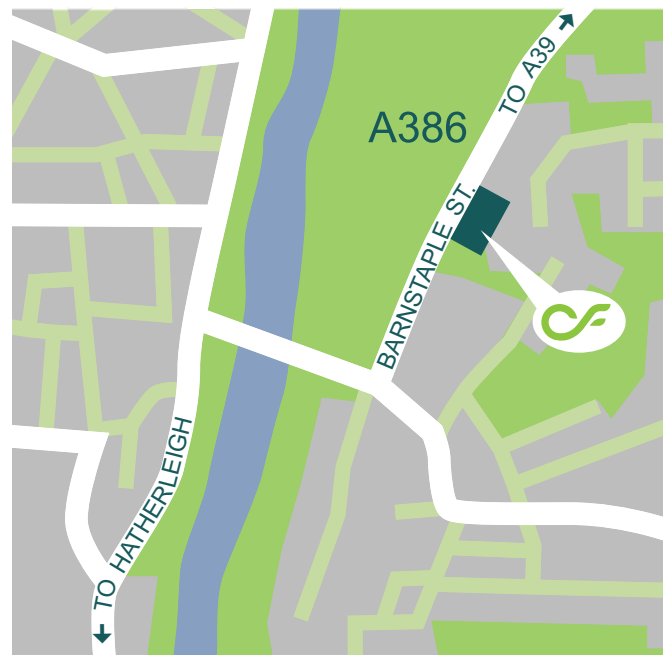

Bideford

Northgate, Barnstaple Road, East the Water, Bideford, EX39 4AE

t: 01237 424373 f: 01237 425054

Directions

From the North

M5 Junction 27 west, follow North Devon link road past Tiverton, South Molton, Barnstaple, then take the first Bideford Turning signposted East of the water, proceed to the next roundabout take the first exit marked Bideford and we are the first building on the left as you approach Bideford.

From the South

Take the A 386 North from Torrington, follow the road to Bideford. When reaching Bideford bear right along the quay NON H.G.V'S turn right at the small roundabout over the old bridge then turn left at the small roundabout proceed along that road we are the last building on the right going out of Bideford.

H.G.V. vehicles must follow the road right through Bideford quay and town until they reach Heywoods roundabout here they must turn right (EAST on to the North Devon link road) over the bridge then take the first turning to your left marked East of the water proceed to the roundabout take the first exit and then we are the first building on the left as you approach Bideford.