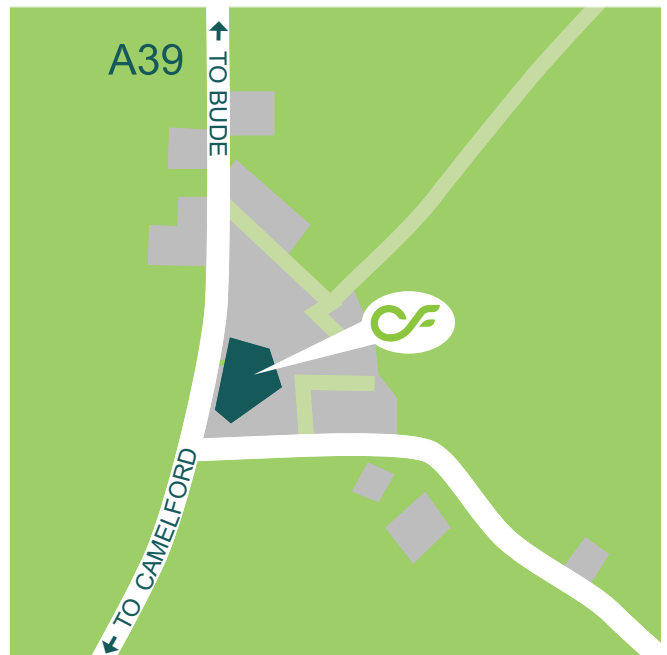

Otterham

Otterham Station, Camelford, PL32 9SW

t: 01840 261235 f: 01840 261369

Directions

From the North

- M5 turning into A30 towards Okehampton.
- Leave A30 at Kennards House Junction take signs for Camelford.
- At Hallworthy turn right onto the B3262.
- At the end of this road turn right onto the A39.
- Approximately 200 yards on the right you will find CFL.

From the South

- Leave the A30 at Kennards House Junction take signs for Camelford.
- At Hallworthy turn right onto the B3262.
- At the end of this road turn right onto the A39.
- Approximately 200 yards on the right you will find CFL.