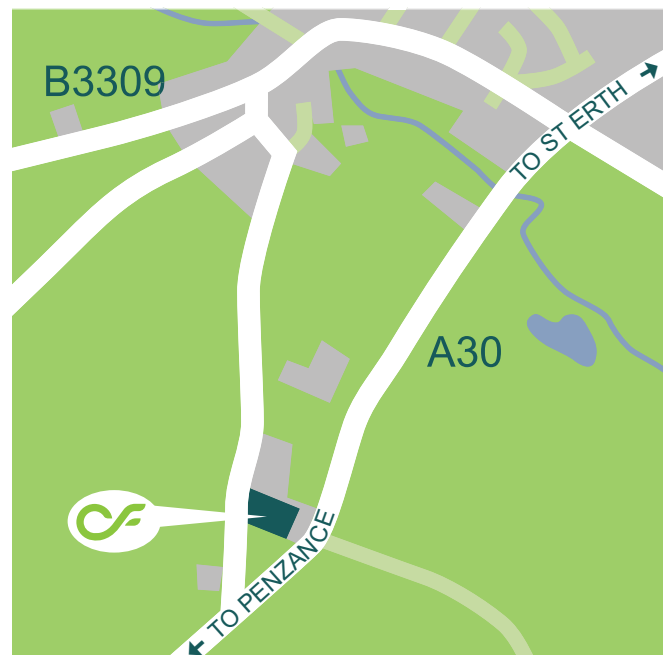

Penzance

Ludgvan Leaze, Crowlas, Penzance, TR20 8AA

t: 01736 711884 f: 01736 711720

Directions

From the North

- From Truro come down the A30 past Hayle and St Erth.
- Go through Crowlas as you reach the top of the hill after leaving Crowlas turn Right towards Ludgvan Leaze, follow that road for about 200m and we are the second on the right.

From the South

- From Penzance, go past Tesco and Morrison, when you reach the Marazion round-about continue up the A30.
- You take the second left at the top of the hill, along that road for 200m second on the right.