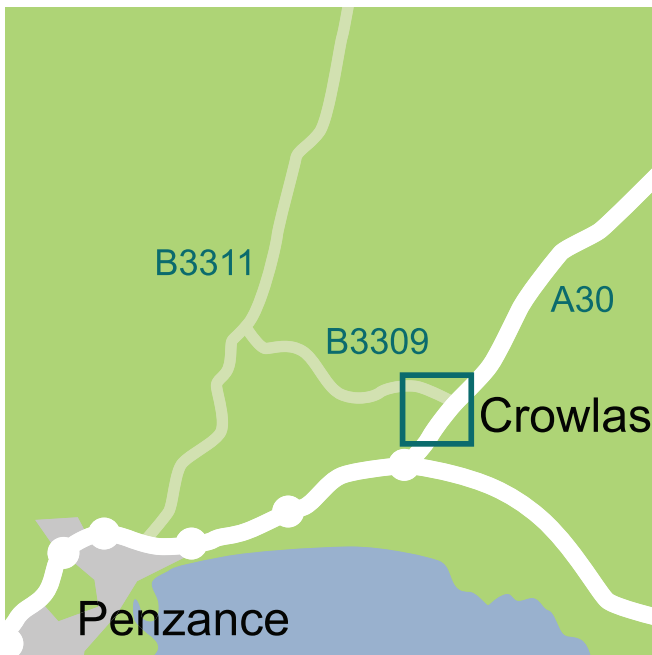

Penzance

Ludgvan Leaze, Crowlas, Penzance, TR20 8AA

t: 01736 711884 f: 01736 711720

Directions

From the North

- From Truro come down the A30 past Hayle and St Erth.
- Go through Crowlas as you reach the top of the hill after leaving Crowlas turn Right towards Ludgvan Leaze, follow that road for about 200m and we are the second on the right.

From the South

- From Penzance, go past Tesco and Morrison, when you reach the Marazion round-about continue up the A30.
- You take the second left at the top of the hill, along that road for 200m second on the right.