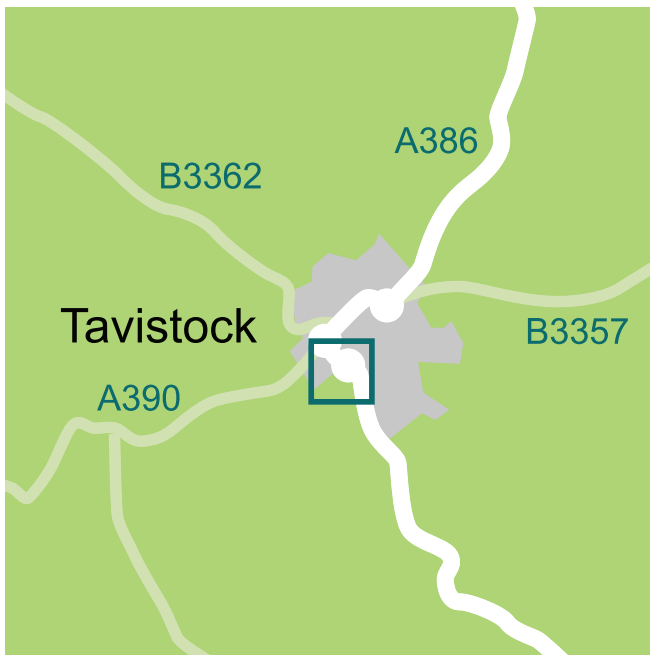

Tavistock

West Devon Business Park, Tavistock, PL19 9DP

t: 01822 614176 f: 01822 614826

Directions

From the North

- From M5 take A30 to Okehampton.
- Continue on A30 to Sourton Cross.
- At Sourton Cross take A386 to Tavistock.
- Follow A386 through Tavistock towards Plymouth.
- After Drakes Memorial Roundabout you will pass Texaco Garage on Left.
- At next Roundabout turn Right towards West Devon Business Park.
- Take 2nd turning on Left and our premises are on your left.

From the South

- From Truro take A30 to Liskeard.
- From Liskeard take A390 to Tavistock.
- At Drakes Memorial Roundabout take A386 towards Plymouth.
- After Drakes Memorial Roundabout you will pass Texaco Garage on the left.
- At next Roundabout turn Right towards West Devon Business Park.
- Take 2nd turning on Left and our premises are on your left.