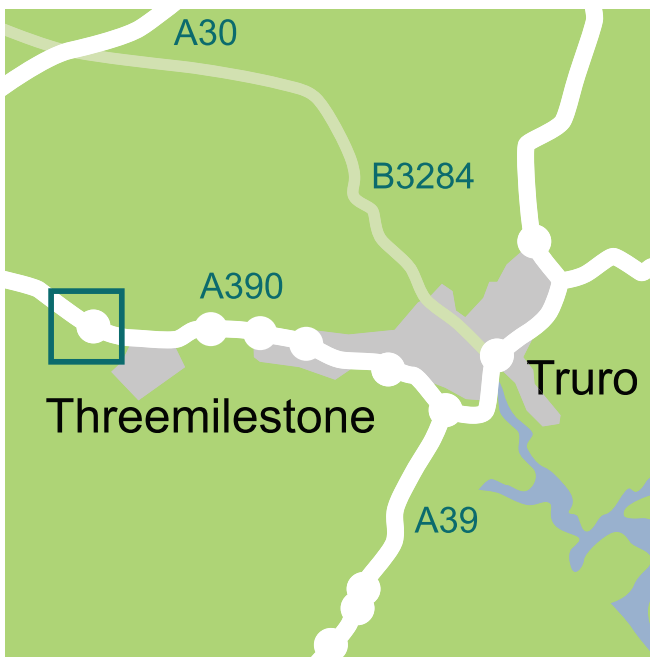

Truro

Threemilestone Industrial Estate, Truro, TR4 9LD

t: 01872 274301 f: 01872 260484

Directions

From the North

- From M5 branch left and merge onto A30 signposted Bodmin – Okehampton.
- Follow signs for Okehampton.
- At Innis Downs roundabout take 2nd Exit onto the A30 signposted Redruth.
- Follow Signs for Redruth.
- At Chiverton Cross Roundabout take the 1st exit onto the A390 signposted Truro.
- At roundabout take the 3rd exit entering Threemilestone.
- At Mini roundabout take 2nd exit.
- Take next left onto Threemilestone Industrial Estate and take 2nd right.

From the South

- Follow the A30 signposted Redruth. At Loggans Moor Roundabout take 2nd exit onto A30 signposted Redruth.
- At Chiverton Cross Roundabout take 4th Exit onto the A390 signposted Truro.
- At roundabout take the 3rd exit entering Threemilestone.
- At Mini roundabout take 2nd exit.
- Take next left onto Threemilestone Industrial Estate and take 2nd right.