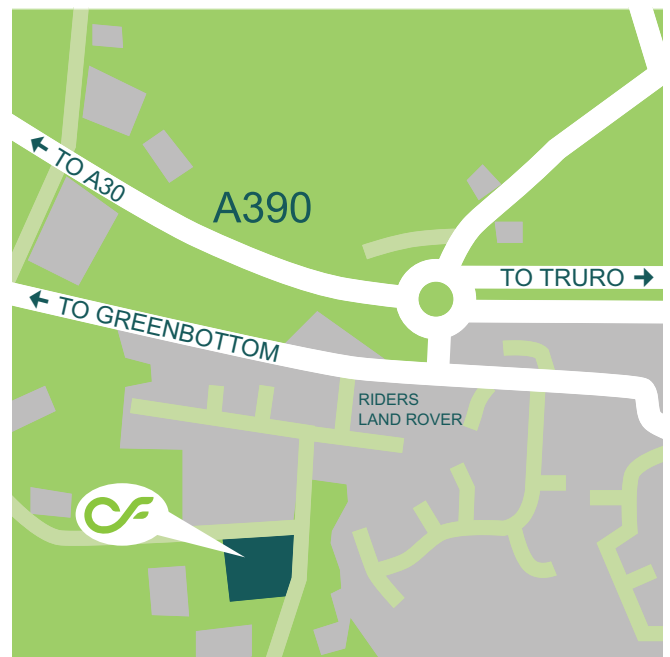

Truro

Threemilestone Industrial Estate, Truro, TR4 9LD

t: 01872 274301 f: 01872 260484

Directions

From the North

- From M5 branch left and merge onto A30 signposted Bodmin – Okehampton.
- Follow signs for Okehampton.
- At Innis Downs roundabout take 2nd Exit onto the A30 signposted Redruth.
- Follow Signs for Redruth.
- At Chiverton Cross Roundabout take the 1st exit onto the A390 signposted Truro.
- At roundabout take the 3rd exit entering Threemilestone.
- At Mini roundabout take 2nd exit.
- Take next left onto Threemilestone Industrial Estate and take 2nd right.

From the South

- Follow the A30 signposted Redruth. At Loggans Moor Roundabout take 2nd exit onto A30 signposted Redruth.
- At Chiverton Cross Roundabout take 4th Exit onto the A390 signposted Truro.
- At roundabout take the 3rd exit entering Threemilestone.
- At Mini roundabout take 2nd exit.
- Take next left onto Threemilestone Industrial Estate and take 2nd right.