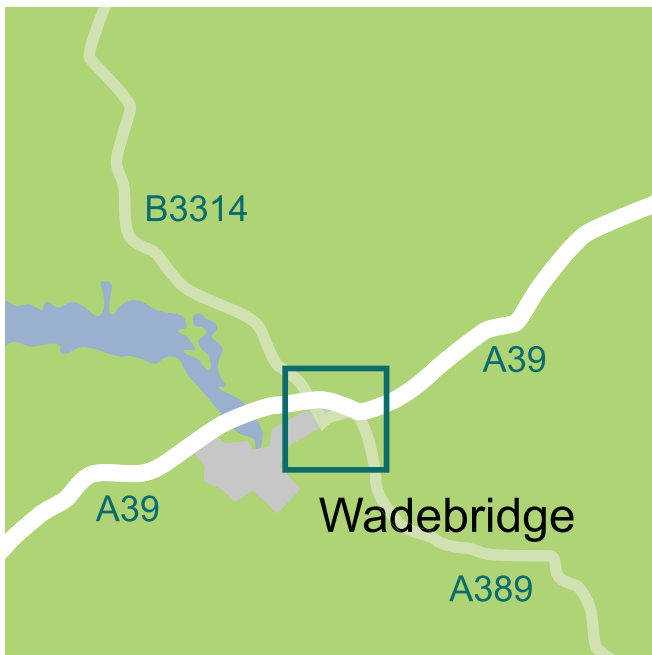

Wadebridge

Tenant Industrial Estate, Wadebridge, PL27 6HB

t: 01208 812444 f: 01208 816456

Directions

From the North

- Directions from the M5 as follows.
- Take the A30 from Exeter, follow signs to Okehampton, Launceston, Bodmin.
- When on the Launceston by-pass take the turn marked A39, Camelford, Wadebridge.
- Continue on the A30, follow signs to Wadebridge.
- On the approach to Wadebridge take the second left turn on the roundabout marked Wadebridge town centre.
- 100 yards on turn left into Higher Trent Road.
- Immediately on your right you will see Cornwall Farmers.

From the South

- Directions from Truro.
- Take the A30 marked Bodim, Launceston.
- At Highgate Hill take the A39 marked Wadebridge.
- Continue over the Wadebridge by-pass.
- At the large roundabout take the fourth turning marked Wadebridge town centre.
- 100 yards on turn left into Higher Trent Road.
- Immediately on your right you will see Cornwall Farmers.