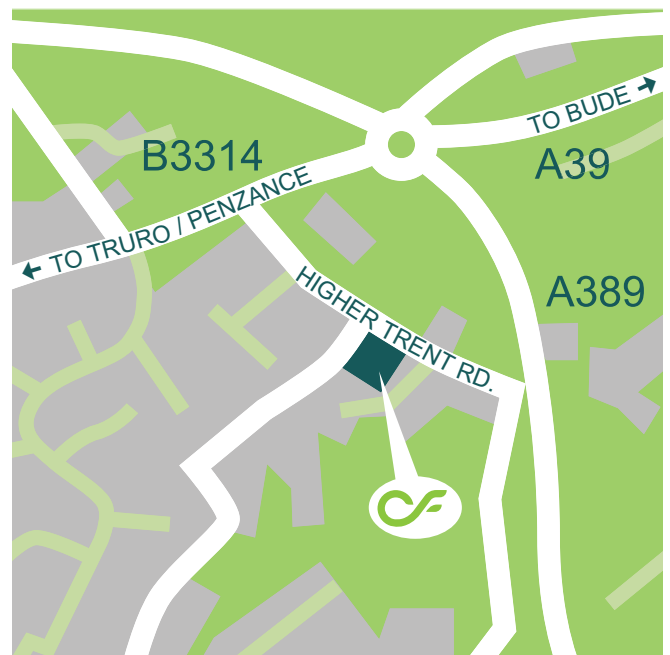

Wadebridge

Tenant Industrial Estate, Wadebridge, PL27 6HB

t: 01208 812444 f: 01208 816456

Directions

From the North

- Directions from the M5 as follows.
- Take the A30 from Exeter, follow signs to Okehampton, Launceston, Bodmin.
- When on the Launceston by-pass take the turn marked A39, Camelford, Wadebridge.
- Continue on the A30, follow signs to Wadebridge.
- On the approach to Wadebridge take the second left turn on the roundabout marked Wadebridge town centre.
- 100 yards on turn left into Higher Trent Road.
- Immediately on your right you will see Cornwall Farmers.

From the South

- Directions from Truro.
- Take the A30 marked Bodim, Launceston.
- At Highgate Hill take the A39 marked Wadebridge.
- Continue over the Wadebridge by-pass.
- At the large roundabout take the fourth turning marked Wadebridge town centre.
- 100 yards on turn left into Higher Trent Road.
- Immediately on your right you will see Cornwall Farmers.